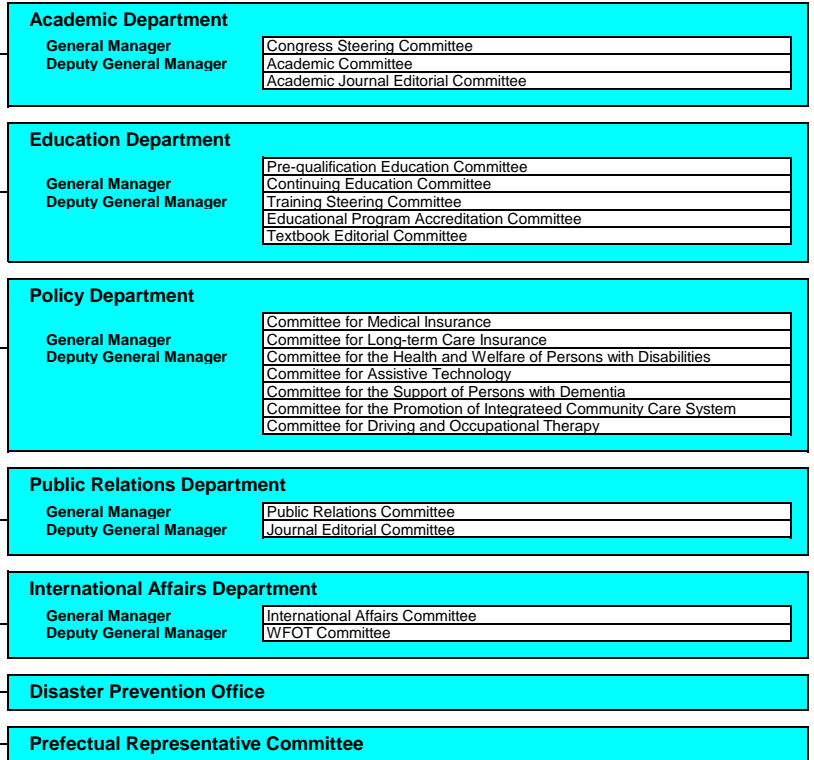

Public Services Section

Corporate Administrative Affairs Section

Japanese Association of Occupational Therapists: Organizational Chart (as of July 8, 2020)